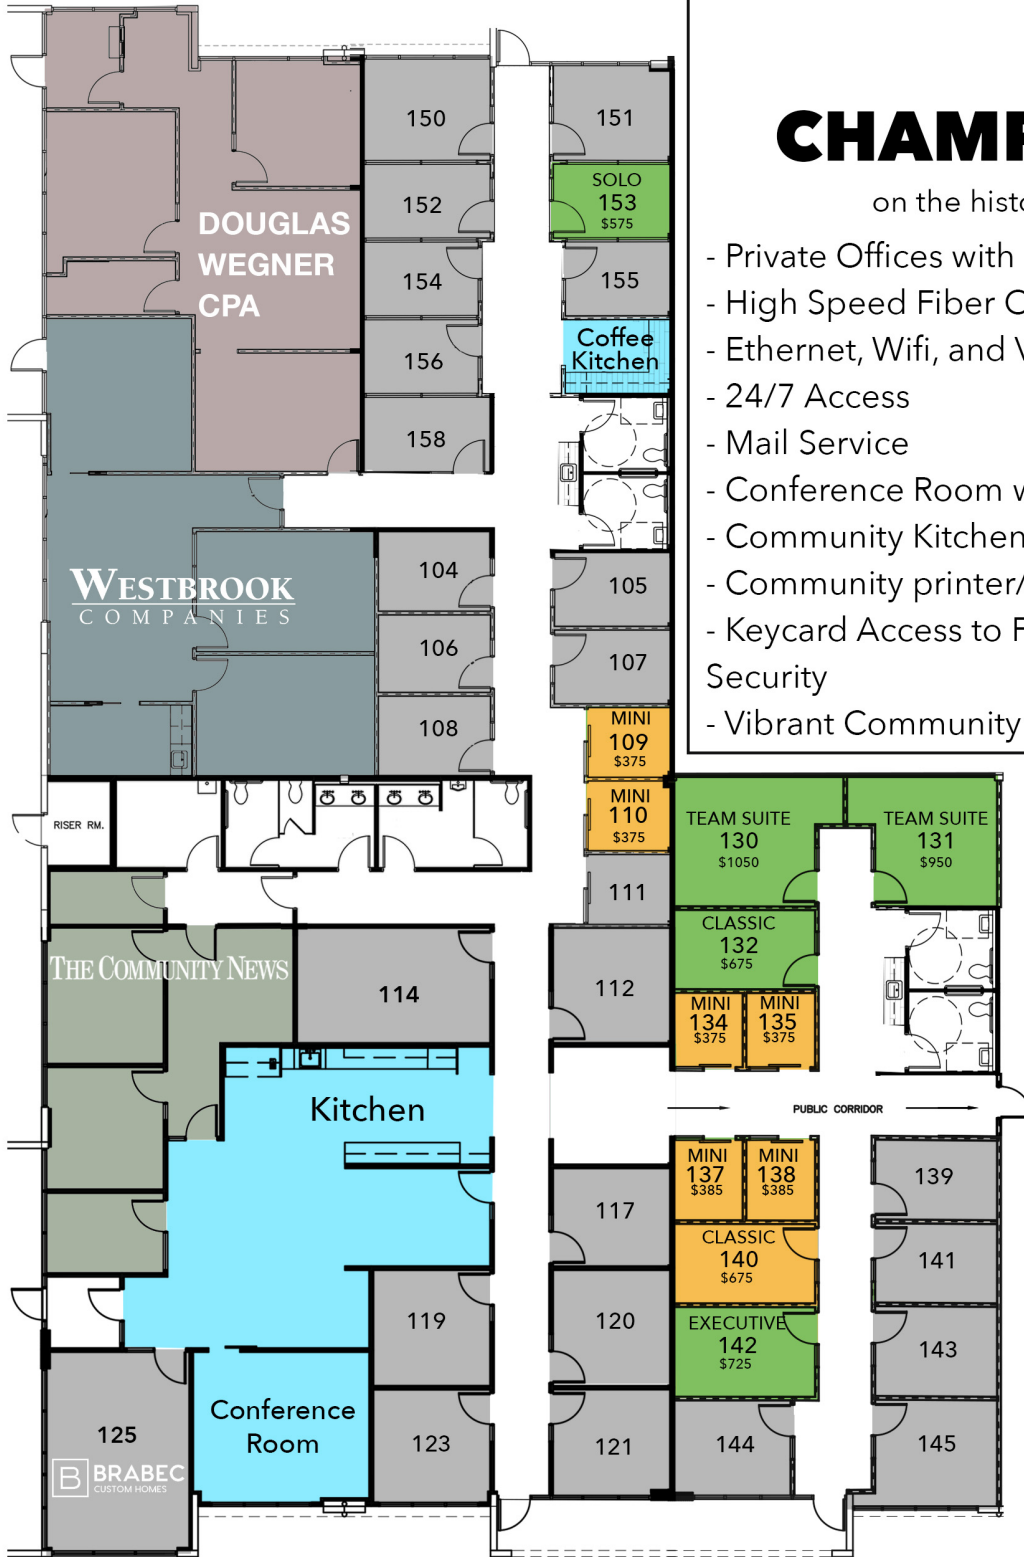

# ALEDO WORKSPACE

1015

## CHAMPIONS DRIVE

on the historic **Bankhead Highway**

- Private Offices with CoWorking Amenities
- High Speed Fiber Optic Internet
- Ethernet, Wifi, and VoIP connections
- 24/7 Access
- Mail Service
- Conference Room with Airplay TV
- Community Kitchen, Refrigerator, & Microwave
- Community printer/fax/copy machine
- Keycard Access to Facility & Office - 24 Hour Video Security
- Vibrant Community of Professionals