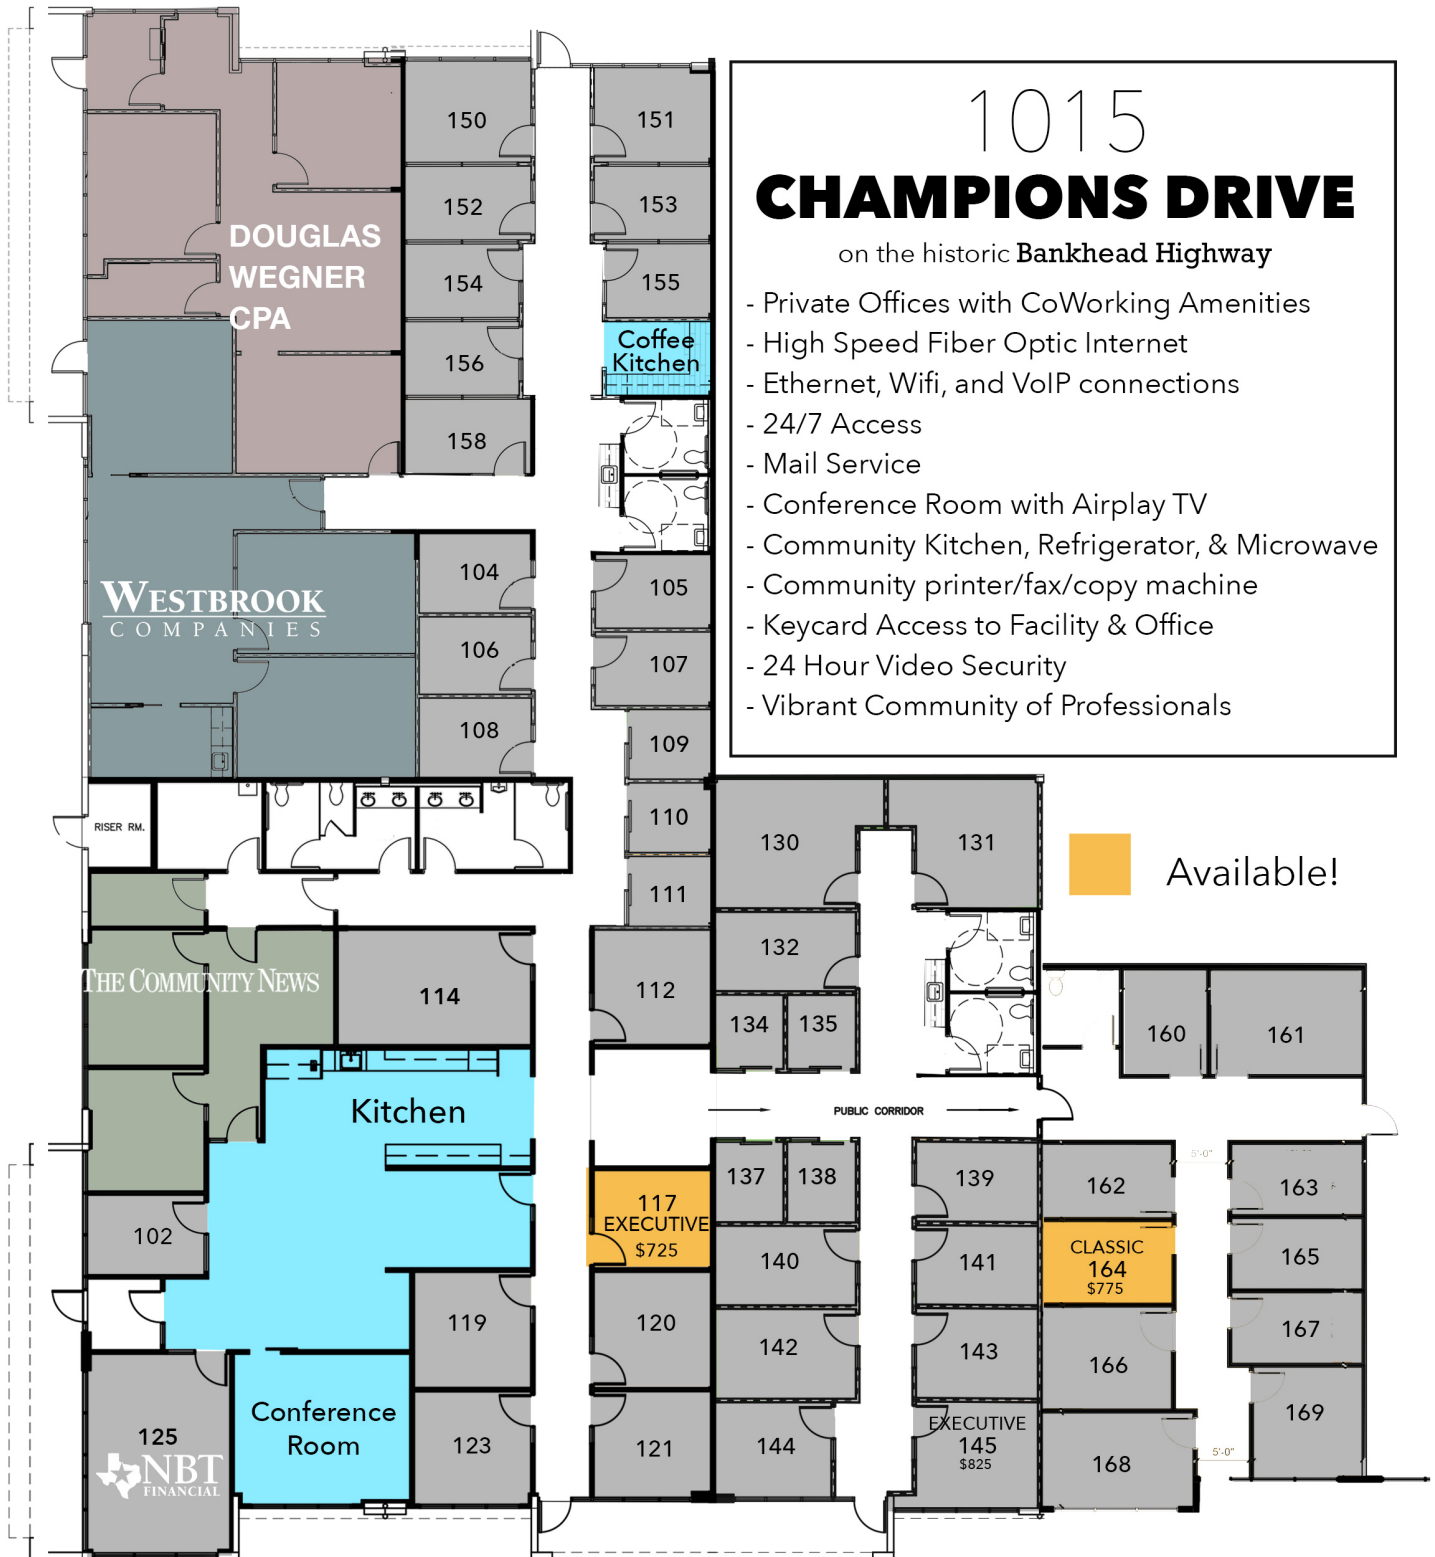

ALEDO WORKSPACE

Come Tour! | 817-458-8254 | Visit www.aledoworkspace.com